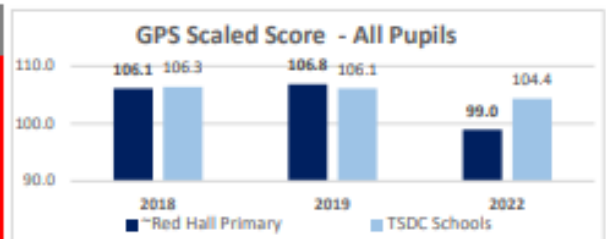

Grammar, Punctuation & Spelling (GPS) - Scaled Score Average

GPS TEST Scaled Score Average	All Pupils (avg.)		
	2018	2019	2022
School - No. of eligible pupils	21	18	28
~Red Hall Primary	106.1	106.8	99.0
TSDC Schools	106.3	106.1	104.4