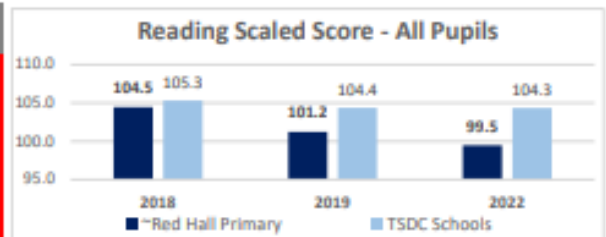

Scaled Score Average (80-120)

SATs Outcome - Scaled Score Average (Scaled Score from 80 to 120)

Reading - Scaled Score Average

READING TEST Scaled Score Average	All Pupils (avg.)		
	2018	2019	2022
School - No. of eligible pupils	21	18	28
~Red Hall Primary	104.5	101.2	99.5
TSDC Schools	105.3	104.4	104.3